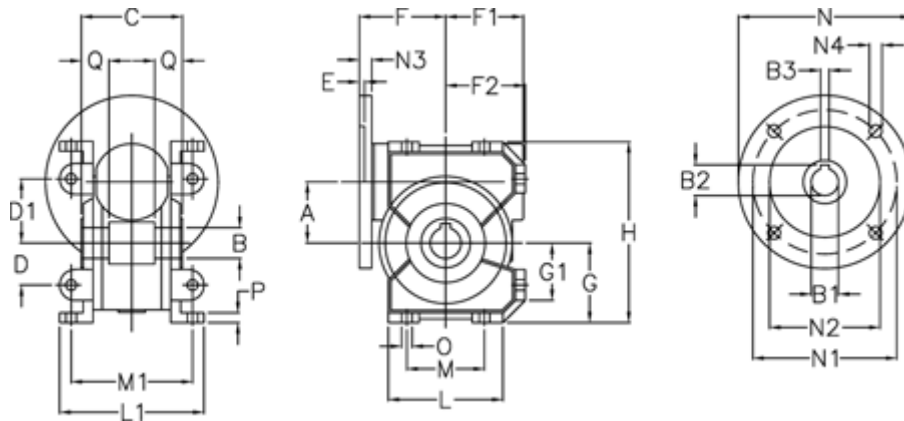

# Data Sheet

Article number: 3918049014028

Description: Worm gear with st. steel hollow shaft  
VF 49 EP-U-14- 71B14

## Measures

a = 49.5	E = 3.0	L = 93	N4 = 6.5
B = 25	F = 70	L1 = 117.0	O = 8.5
B1 E7 = 14	F1 = 63	M = 63	P = 8
B2 = 16.3	F2 = 64.5	M1 = 98.5	Q = 22.5
B3 H9 = 5	g = 64.5	N = 105	
C = 82	G1 = 46.5	N1 = 85	
D = 34	H = 146.5	N2 = 70	
D1 = 52	H1 = 110.5	N3 = 10.5	